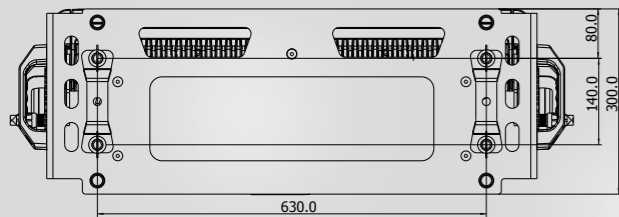

## Mechanical Specification

- Height: 644 mm
- Width: 912 mm
- Depth: 300 mm
- Weight: 64 kg
- Single LED module "tilt" adjustment range: +95°/-5°
- Both LED module "tilt" adjustment range: °+175°/-20°
- Protection factor: IP 65

# CityScape Xtreme™

Barn-door

Half Top Hat

Top Hat

Standart diffusor 24°

8.5° Beam Angle

Distance (m)	2	4	5	6	8	10	12	14	
Red	14596/1347	3827/337	232/1216	1612/150	907/84	580/54	403/37	296/28	Intensity (center) Lux/Footcandle
Green	22438/2084	5609/521	3590/333	2493/232	1402/130	898/83	623/58	458/43	
Blue	3000/279	750/70	480/45	333/31	188/17	120/11	83/8	61/6	
White	27000/2508	6750/627	4320/401	3000/279	1688/159	1080/100	750/70	551/51	
R+G+B+W	45874/4202	11469/1098	7340/682	5097/474	2867/266	1835/171	1274/116	936/87	