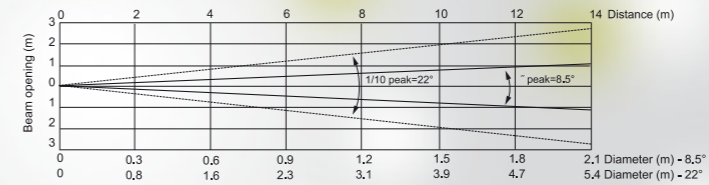

## Mechanical Specification

- Height: 644 mm
- Width: 912 mm
- Depth: 300 mm
- Weight: 64 kg
- Single LED module "tilt" adjustment range: +95°/-5°
- Both LED module "tilt" adjustment range: °+175°/-20°
- Protection factor: IP 65

# CityScape Xtreme™

Barn-door

Half Top Hat

Top Hat

Standart diffusor 24°

8.5° Beam Angle

Distance (m)	2	4	5	6	8	10	12	14	
Red	14596/1347	3827/337	232/1216	1612/150	907/84	580/54	403/37	296/28	Intensity (center) Lux/Footcandle
Green	22438/2084	5609/521	3590/333	2493/232	1402/130	898/83	623/58	458/43	
Blue	3000/279	750/70	480/45	333/31	188/17	120/11	83/8	61/6	
White	27000/2508	6750/627	4320/401	3000/279	1688/159	1080/100	750/70	551/51	
R+G+B+W	45874/4202	11469/1098	7340/682	5097/474	2867/266	1835/171	1274/116	936/87	

Illuminance distribution

24° Beam Angle

Distance (m)	2	4	5	6	8	10	12	14	
Red	2937/273	734/68	470/44	326/30	184/17	118/11	82/8	60/6	Intensity (center) Lux/Footcandle
Green	3938/366	984/92	630/59	438/41	246/23	158/15	109/10	80/8	
Blue	563/52	141/13	90/8	63/6	35/3	23/2	16/2	10/0.9	
White	4425/411	1086/101	695/65	483/45	272/25	174/16	121/11	89/8	
R+G+B+W	8565/796	2141/199	1370/127	951/88	535/50	343/32	238/22	175/16	