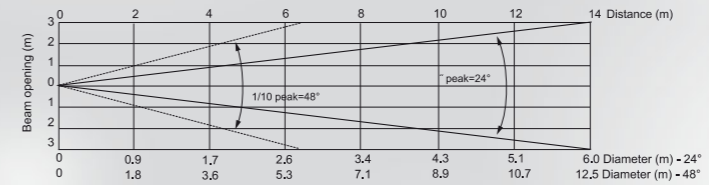

## Mechanical Specification

- Height: 644 mm
- Width: 912 mm
- Depth: 300 mm
- Weight: 64 kg
- Single LED module "tilt" adjustment range: +95°/-5°
- Both LED module "tilt" adjustment range: °+175°/-20°
- Protection factor: IP 65

# CityScape Xtreme™

Barn-door

Half Top Hat

Top Hat

Standart diffusor 24°

8.5° Beam Angle

Distance (m)	2	4	5	6	8	10	12	14	
Red	14596/1347	3827/337	232/1216	1612/150	907/84	580/54	403/37	296/28	Intensity (center) Lux/Footcandle
Green	22438/2084	5609/521	3590/333	2493/232	1402/130	898/83	623/58	458/43	
Blue	3000/279	750/70	480/45	333/31	188/17	120/11	83/8	61/6	
White	27000/2508	6750/627	4320/401	3000/279	1688/159	1080/100	750/70	551/51	
R+G+B+W	45874/4202	11469/1098	7340/682	5097/474	2867/266	1835/171	1274/116	936/87	

Illuminance distribution

24° Beam Angle

Distance (m)	2	4	5	6	8	10	12	14	
Red	2937/273	734/68	470/44	326/30	184/17	118/11	82/8	60/6	Intensity (center) Lux/Footcandle
Green	3938/366	984/92	630/59	438/41	246/23	158/15	109/10	80/8	
Blue	563/52	141/13	90/8	63/6	35/3	23/2	16/2	10/0.9	
White	4425/411	1086/101	695/65	483/45	272/25	174/16	121/11	89/8	
R+G+B+W	8565/796	2141/199	1370/127	951/88	535/50	343/32	238/22	175/16	