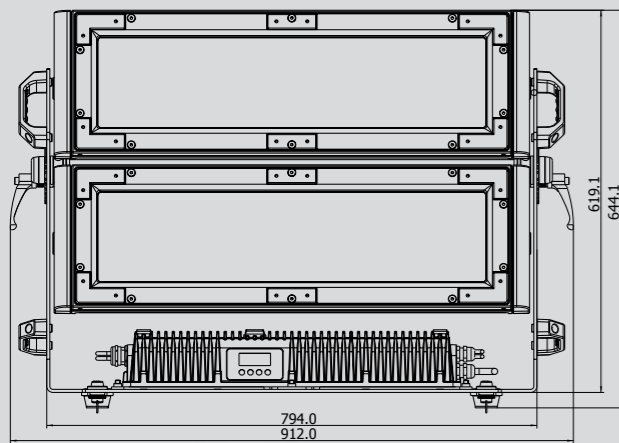

## Mechanical Specification

- Height: 644 mm
- Width: 912 mm
- Depth: 300 mm
- Weight: 64 kg
- Single LED module "tilt" adjustment range: +95°/-5°
- Both LED module "tilt" adjustment range: °+175°/-20°
- Protection factor: IP 65

# CityScape Xtreme™

Barn-door

Half Top Hat

Top Hat

Standart diffusor 24°

8.5° Beam Angle

Distance (m)	2	4	5	6	8	10	12	14	
Red	14596/1347	3827/337	232/1216	1612/150	907/84	580/54	403/37	296/28	Intensity (center) Lux/Footcandle
Green	22438/2084	5609/521	3590/333	2493/232	1402/130	898/83	623/58	458/43	
Blue	3000/279	750/70	480/45	333/31	188/17	120/11	83/8	61/6	
White	27000/2508	6750/627	4320/401	3000/279	1688/159	1080/100	750/70	551/51	
R+G+B+W	45874/4202	11469/1098	7340/682	5097/474	2867/266	1835/171	1274/116	936/87	