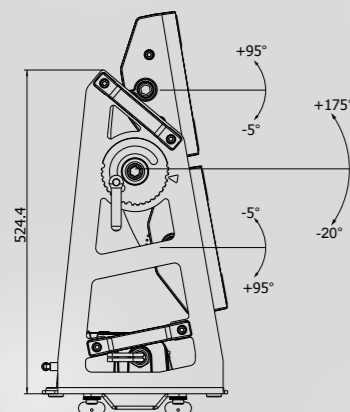

Standart diffusor 24°